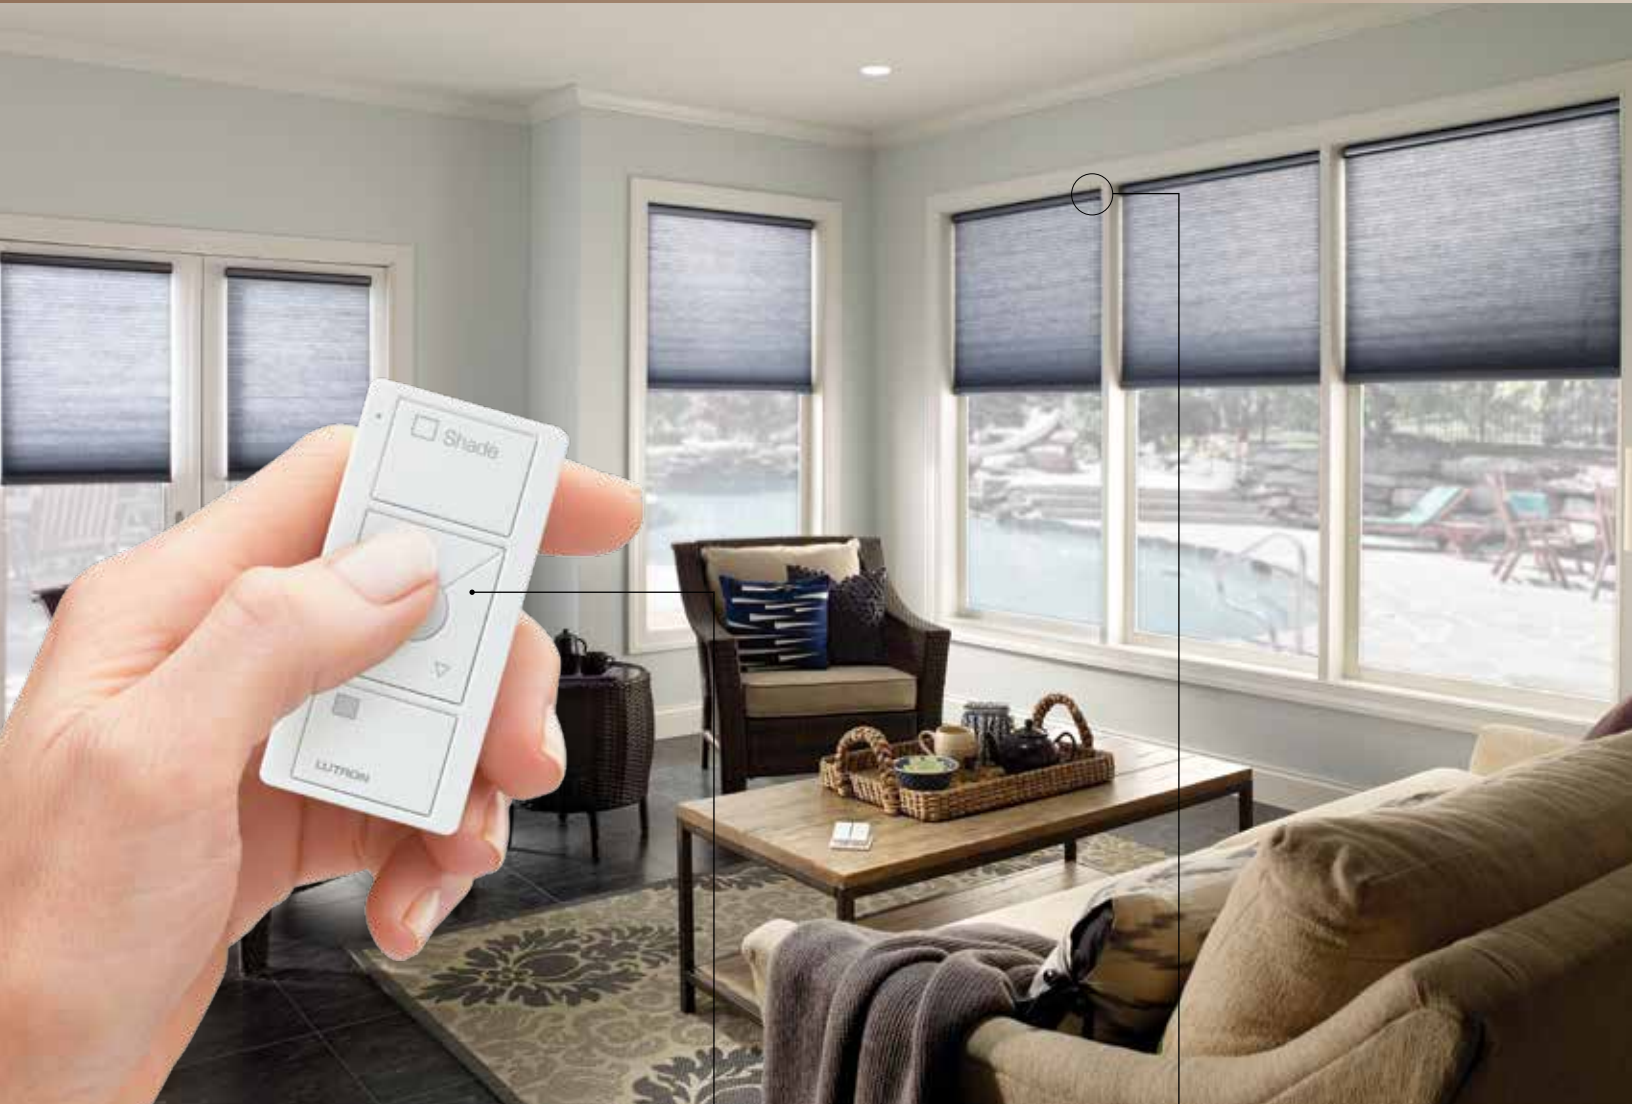

Sivoia QS Triathlon insulating honeycomb shades

A stylish, functional, motorized shade that provides convenience, enhances your décor, and also saves energy.

- Insulating honeycomb shades available up to 96" wide x 104" tall
- Uses 4-8* store-bought AA or D-cell batteries, depending on size
- Plug-in power options also available

Shades are controlled with a Pico wireless control, or integrated into a whole-home control system

Color-matched headrail can be installed on its own, or paired with your own top treatment