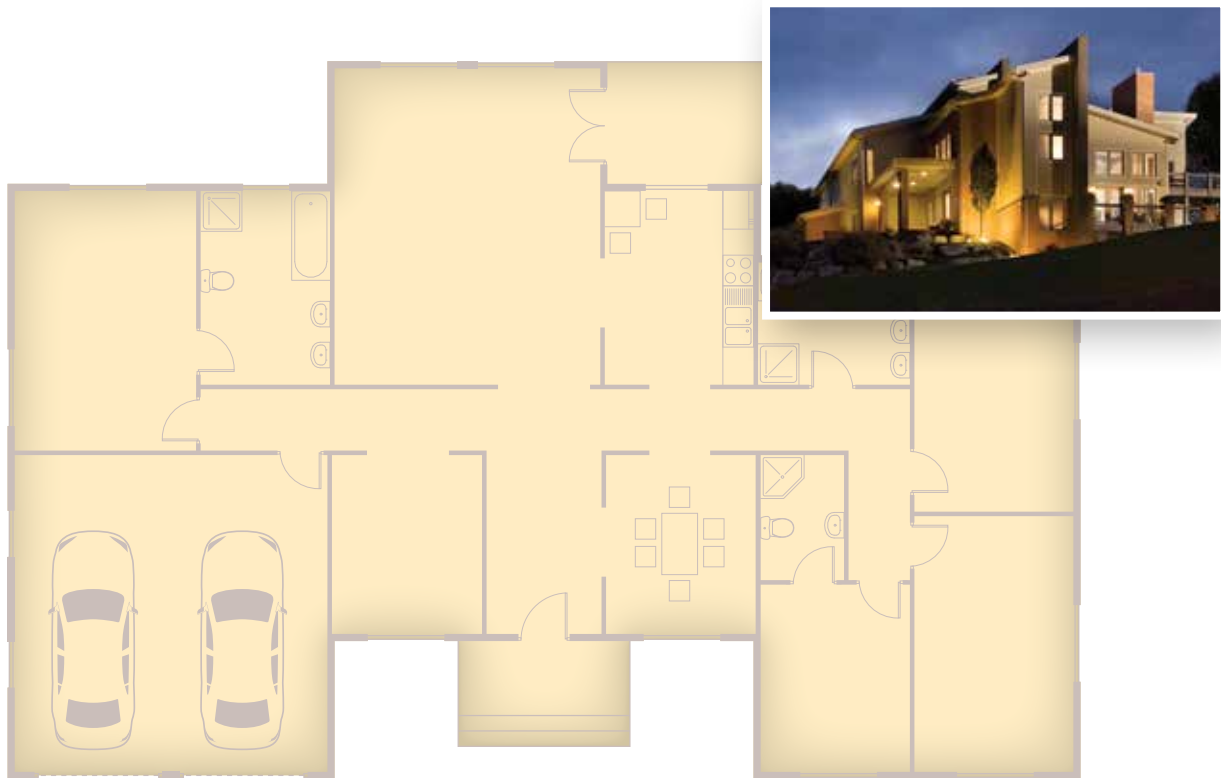

Control and integration options

Sivoia QS Triathlon shades can be integrated into a whole-home control system or used as a shade-only solution.

Whole-home control system

- Ideal for use with a Lutron whole-home control system, such as RadioRA 2 or HomeWorks QS*
- Create preset scenes that allow you to control shades, as well as adjust the temperature and lights and turn on/off standby power to small appliances at the touch of a button
- Utilize a variety of control options for your shades as part of one of our whole-home control systems (see options on page 14)
- Integrate your shades with a 3rd-party control system, such as a touchscreen or universal remote
- For homes up to approximately 2500 sq. ft., Triathlon can be integrated with the Lutron Smart Bridge PRO, Caséta Wireless dimmers, and Wi-Fi thermostats to create control of lights, shades, and temperature for up to 50 devices.

* Note: to maintain performance specifications in buildings with 20 or more Lutron Radio Powr Savr™ sensors, Lutron recommends powering shades with a wired power supply