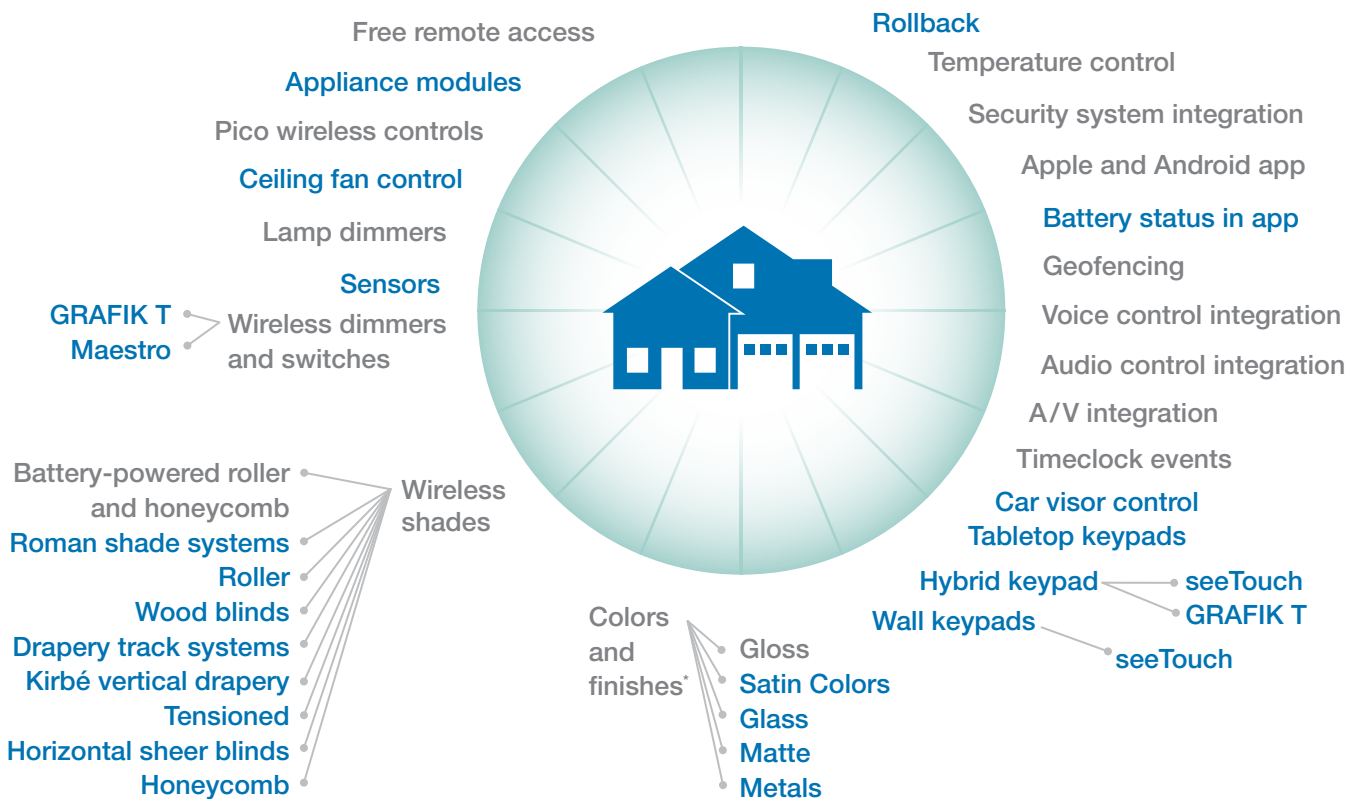

L'ale Sconce

Aliante Demi-sconce

Silvus Sconce

Inflection Sconce

Bringing pleasance to you

We offer three different systems that all provide pleasance, for a solution for any size home. When you add Lutron control and all the benefits it affords, you'll wonder how you ever lived without it.

Caséta Wireless

Caséta Wireless is a wireless mini-system that's ideal when you want individual control in a single room or a smaller home or condominium.

Characteristics

- Perfect for installing in existing rooms; no new wiring required
- C•L technology for controlling dimmable LEDs
- Optional Smart Bridge PRO for remote access with a smart device, as well as security and A/V integration

* Shades and lights are controlled independently of one another.

RadioRA 2

RadioRA 2 is a wireless system that's ideal for coordinated control in a few rooms or a whole home (up to 5,000 square feet).

Characteristics

- Utilizes backlit, custom-engraved keypads
- Controls the full line of Lutron wireless shading styles
- Controls lights, shades, and temperature simultaneously
- Integrates with security and A/V systems