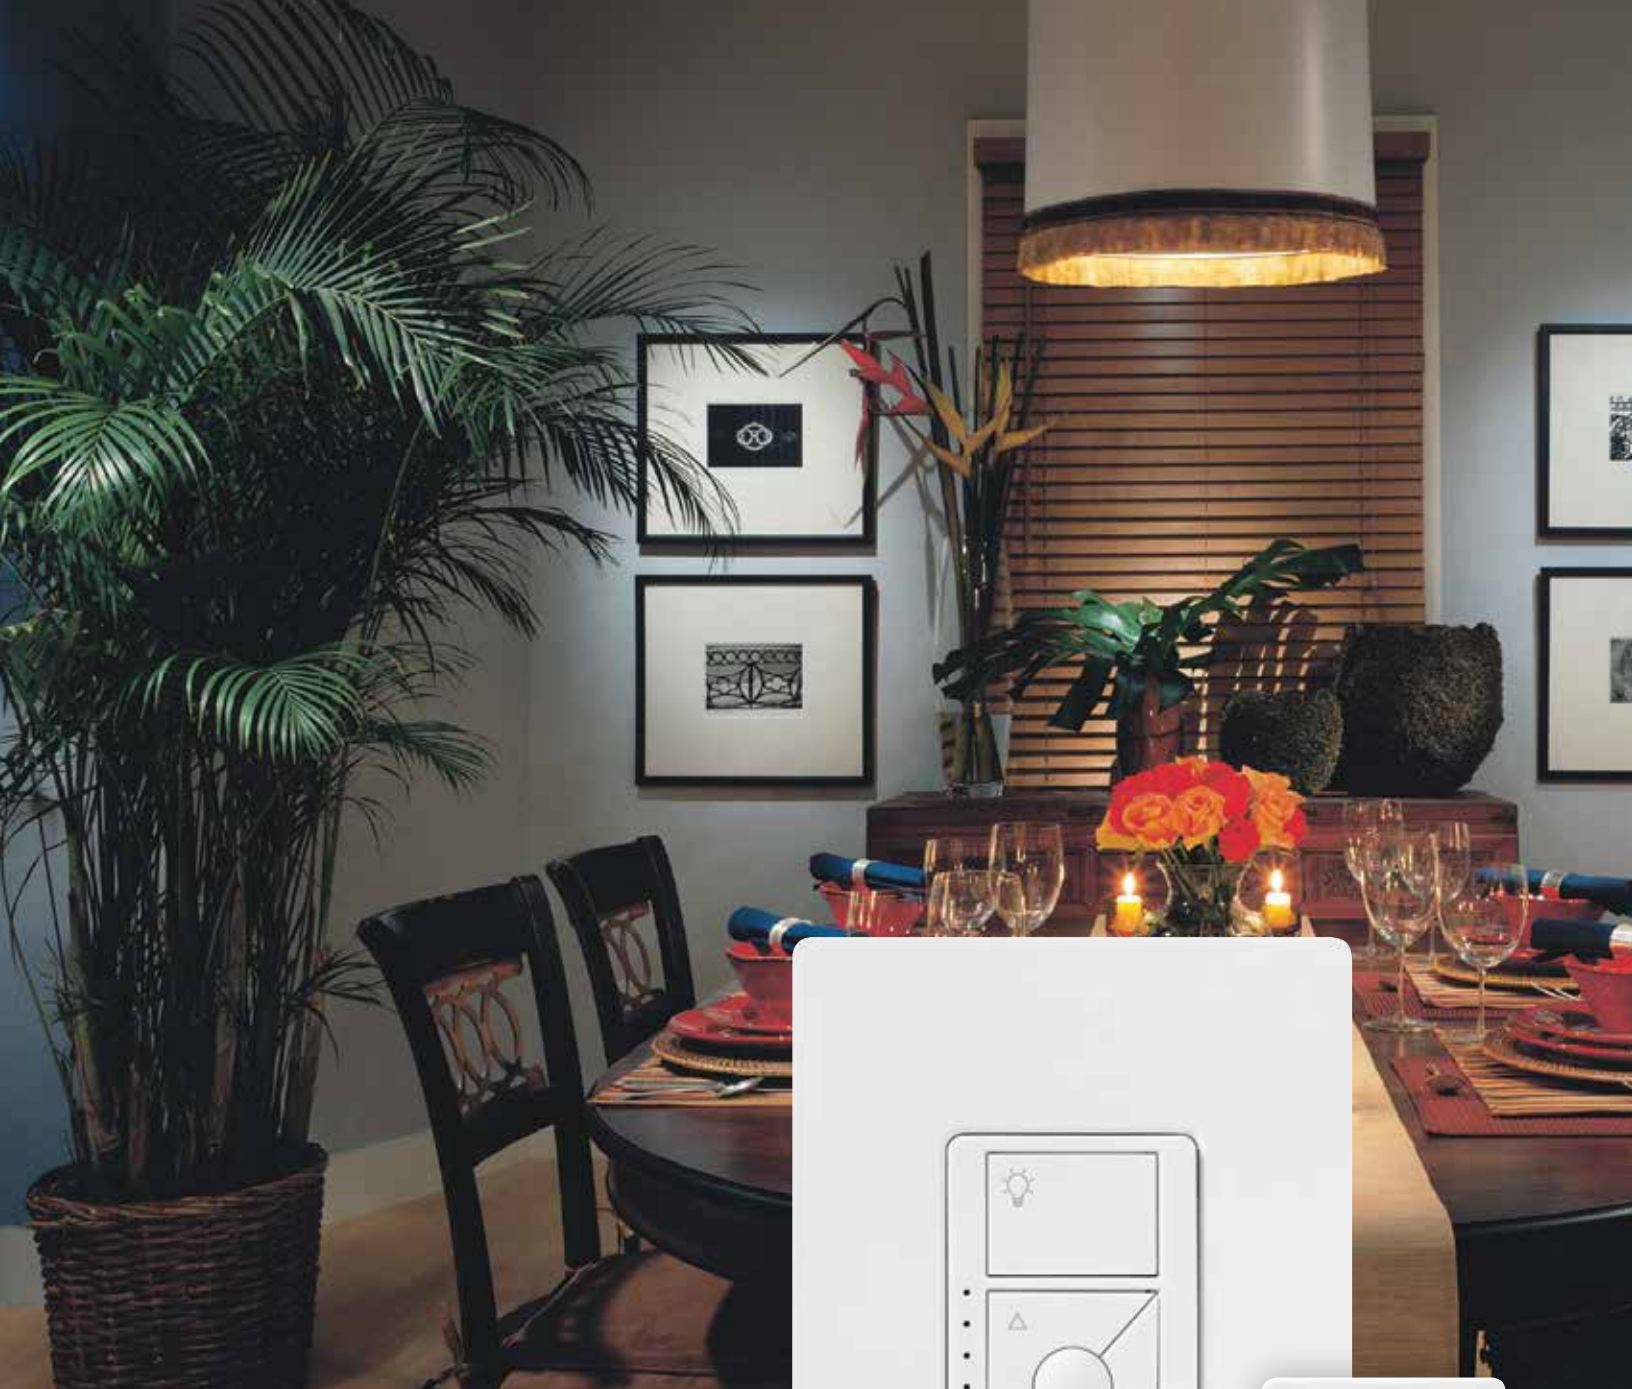

Creating just
the right light

Caséta Wireless in-wall dimmer ELV+ shown in White (actual size)
Pico wireless control shown in White (actual size)

Create pleasure with a simple dimmer.

With a switch you can only turn lights on and off, so you're limited to bright light or no light at all.