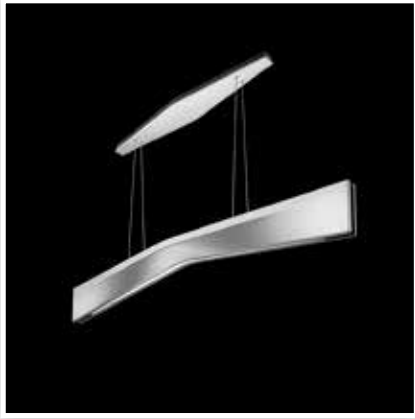

Our collection of sophisticated Ivalo lighting fixtures blends beautiful design and progressive technology with high-quality 95+ CRI LEDs and smooth, flicker-free dimming down to 1%.

The collection includes LED suspended pendants, interior and exterior sconces, recessed lighting, and linear lighting. The LEDs in these fixtures have the look and feel of incandescent/halogen light, emit little to no U/V radiation (so textiles, such as fabrics, won't fade over time), and provide consistent color from fixture to fixture.

Daedalus Pendant

Lumaris LED Linear Lighting

Finiré LED Recessed Lighting

Aliante Sconce

Rotare Pendant

Aliante Pendant

L'ale Pendant

Rotare Sconce