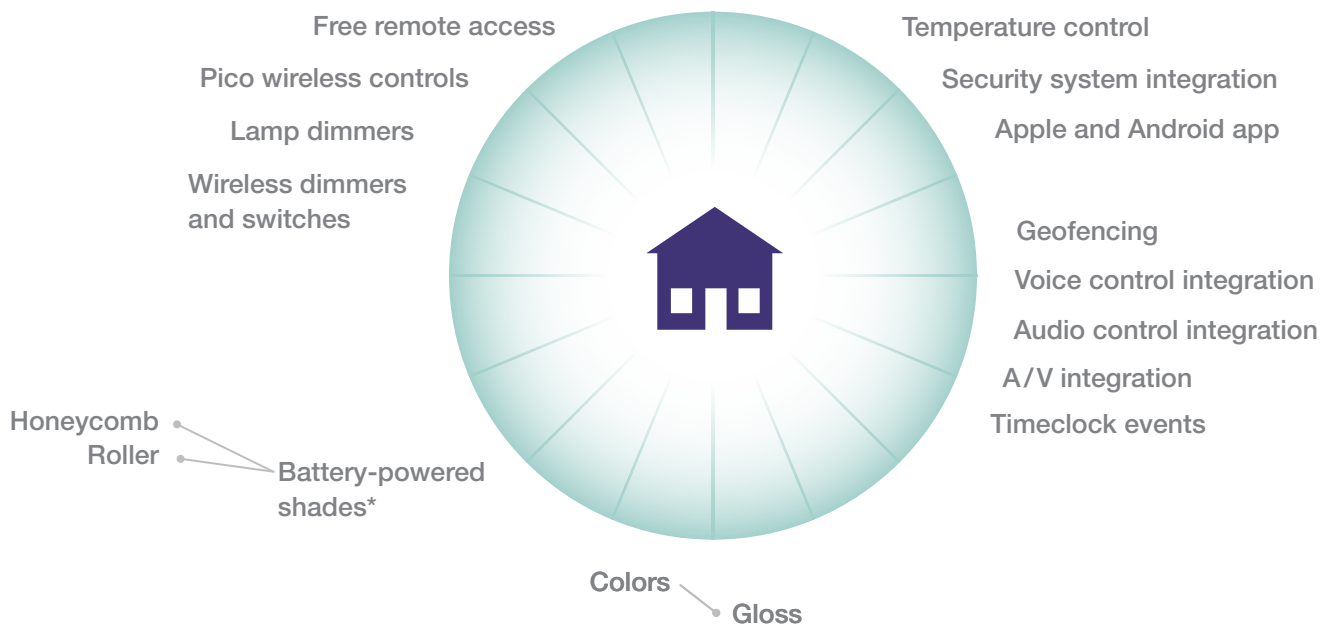

L'ale Sconce

Aliante Demi-sconce

Silvus Sconce

Inflection Sconce

Bringing pleasance to you

We offer three different systems that all provide pleasance, for a solution for any size home. When you add Lutron control and all the benefits it affords, you'll wonder how you ever lived without it.

Caséta Wireless

Caséta Wireless is a wireless mini-system that's ideal when you want individual control in a single room or a smaller home or condominium.

Characteristics

- Perfect for installing in existing rooms; no new wiring required
- C•L technology for controlling dimmable LEDs
- Optional Smart Bridge PRO for remote access with a smart device, as well as security and A/V integration

* Shades and lights are controlled independently of one another.

RadioRA 2

RadioRA 2 is a wireless system that's ideal for coordinated control in a few rooms or a whole home (up to 5,000 square feet).

Characteristics