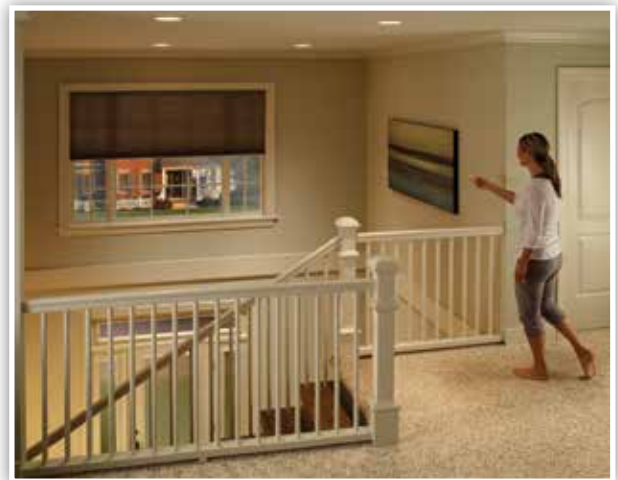

Other styles available

As you can see in the photo above, our shades align perfectly. We offer horizontal sheer blinds, wood blinds, Roman and drapery track systems, Kirbé vertical drapery systems, roller shades, honeycomb shades, and tensioned shades. See page 24 for details.