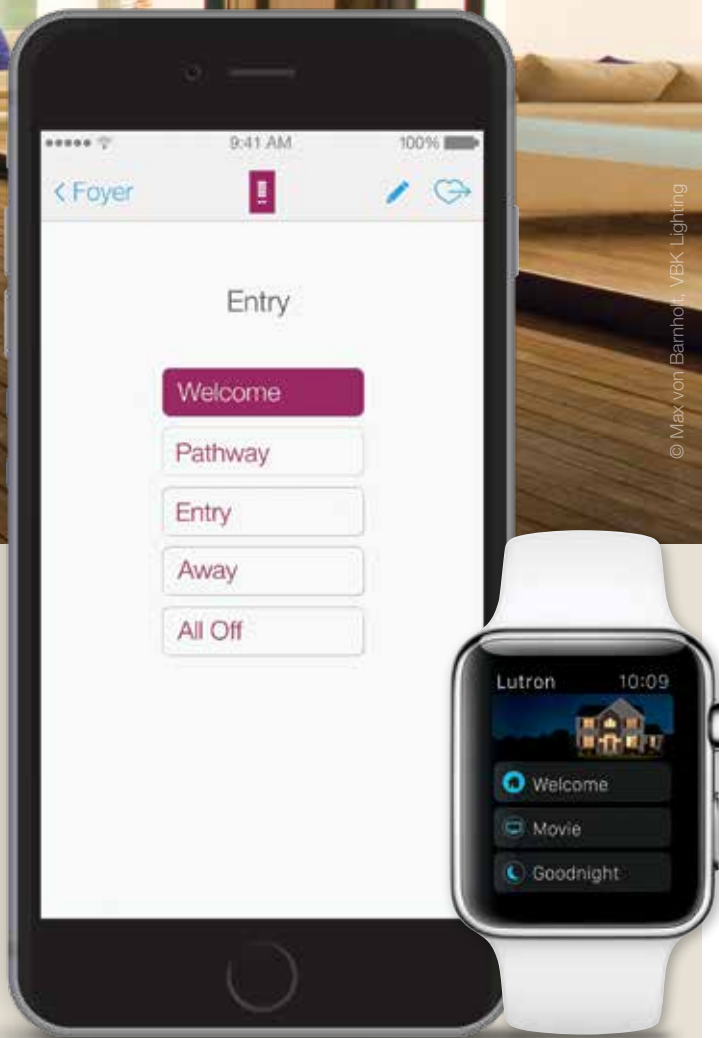

Control from
anywhere

seeTouch keypad* in Mocha Stone
(actual size)

Pleasance is also having control no matter where you are, home or away.

RadioRA 2 and HomeWorks QS systems provide control of lights, shades, ceiling fans, and temperature from wall or tabletop keypads, your mobile device, or from your Apple Watch.

The main benefit of a keypad is that you can create customized “scenes” — predetermined settings for lights, shades, and temperature¹ — that align with the way you use a particular space.

With system control from your mobile device (via the Lutron Connect app) you can adjust lights, shades, and temperature from anywhere in the world. You can also easily edit scenes, as well as create timeclock events, directly in the app.

Smartphone and Apple Watch featuring the Lutron Connect app

¹ Please see page 17 for more information on temperature control.

Apple Watch is a trademark of Apple, Inc.

Added integration

seeTouch tabletop keypad in Midnight
(actual size)