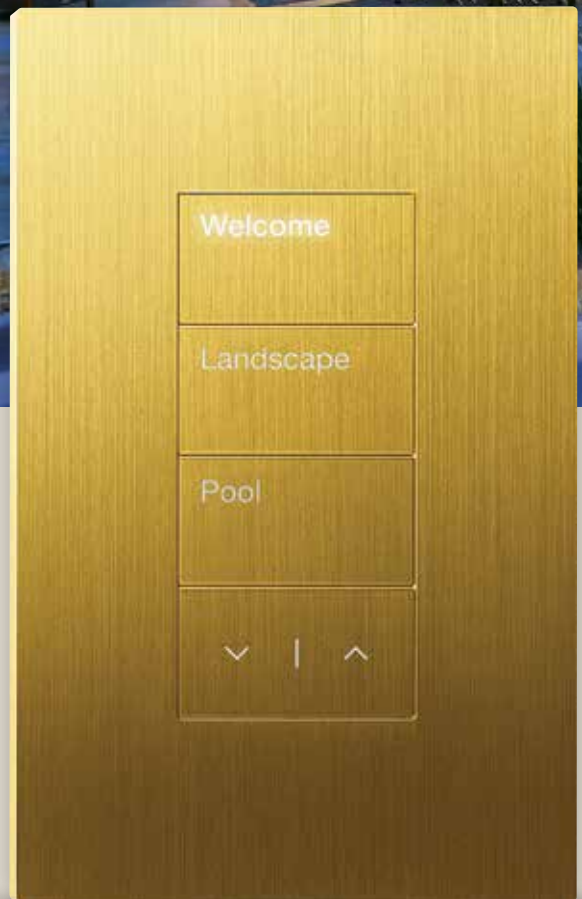

Palladiom keypad in Satin Brass
(actual size)