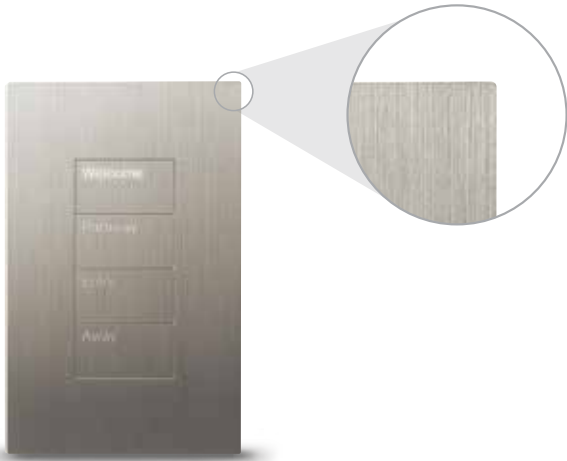

Control styles and colors

Pleasance is being able to complement the look and feel of any room.

New Architectural style*

- Square corners
- Flat front
- Available in Clear White Glass, Clear Black Glass, Architectural matte, and New Architectural metal*
- Families include:
  - Palladiom**
  - GRAFIK T†
  - New Architectural Accessories